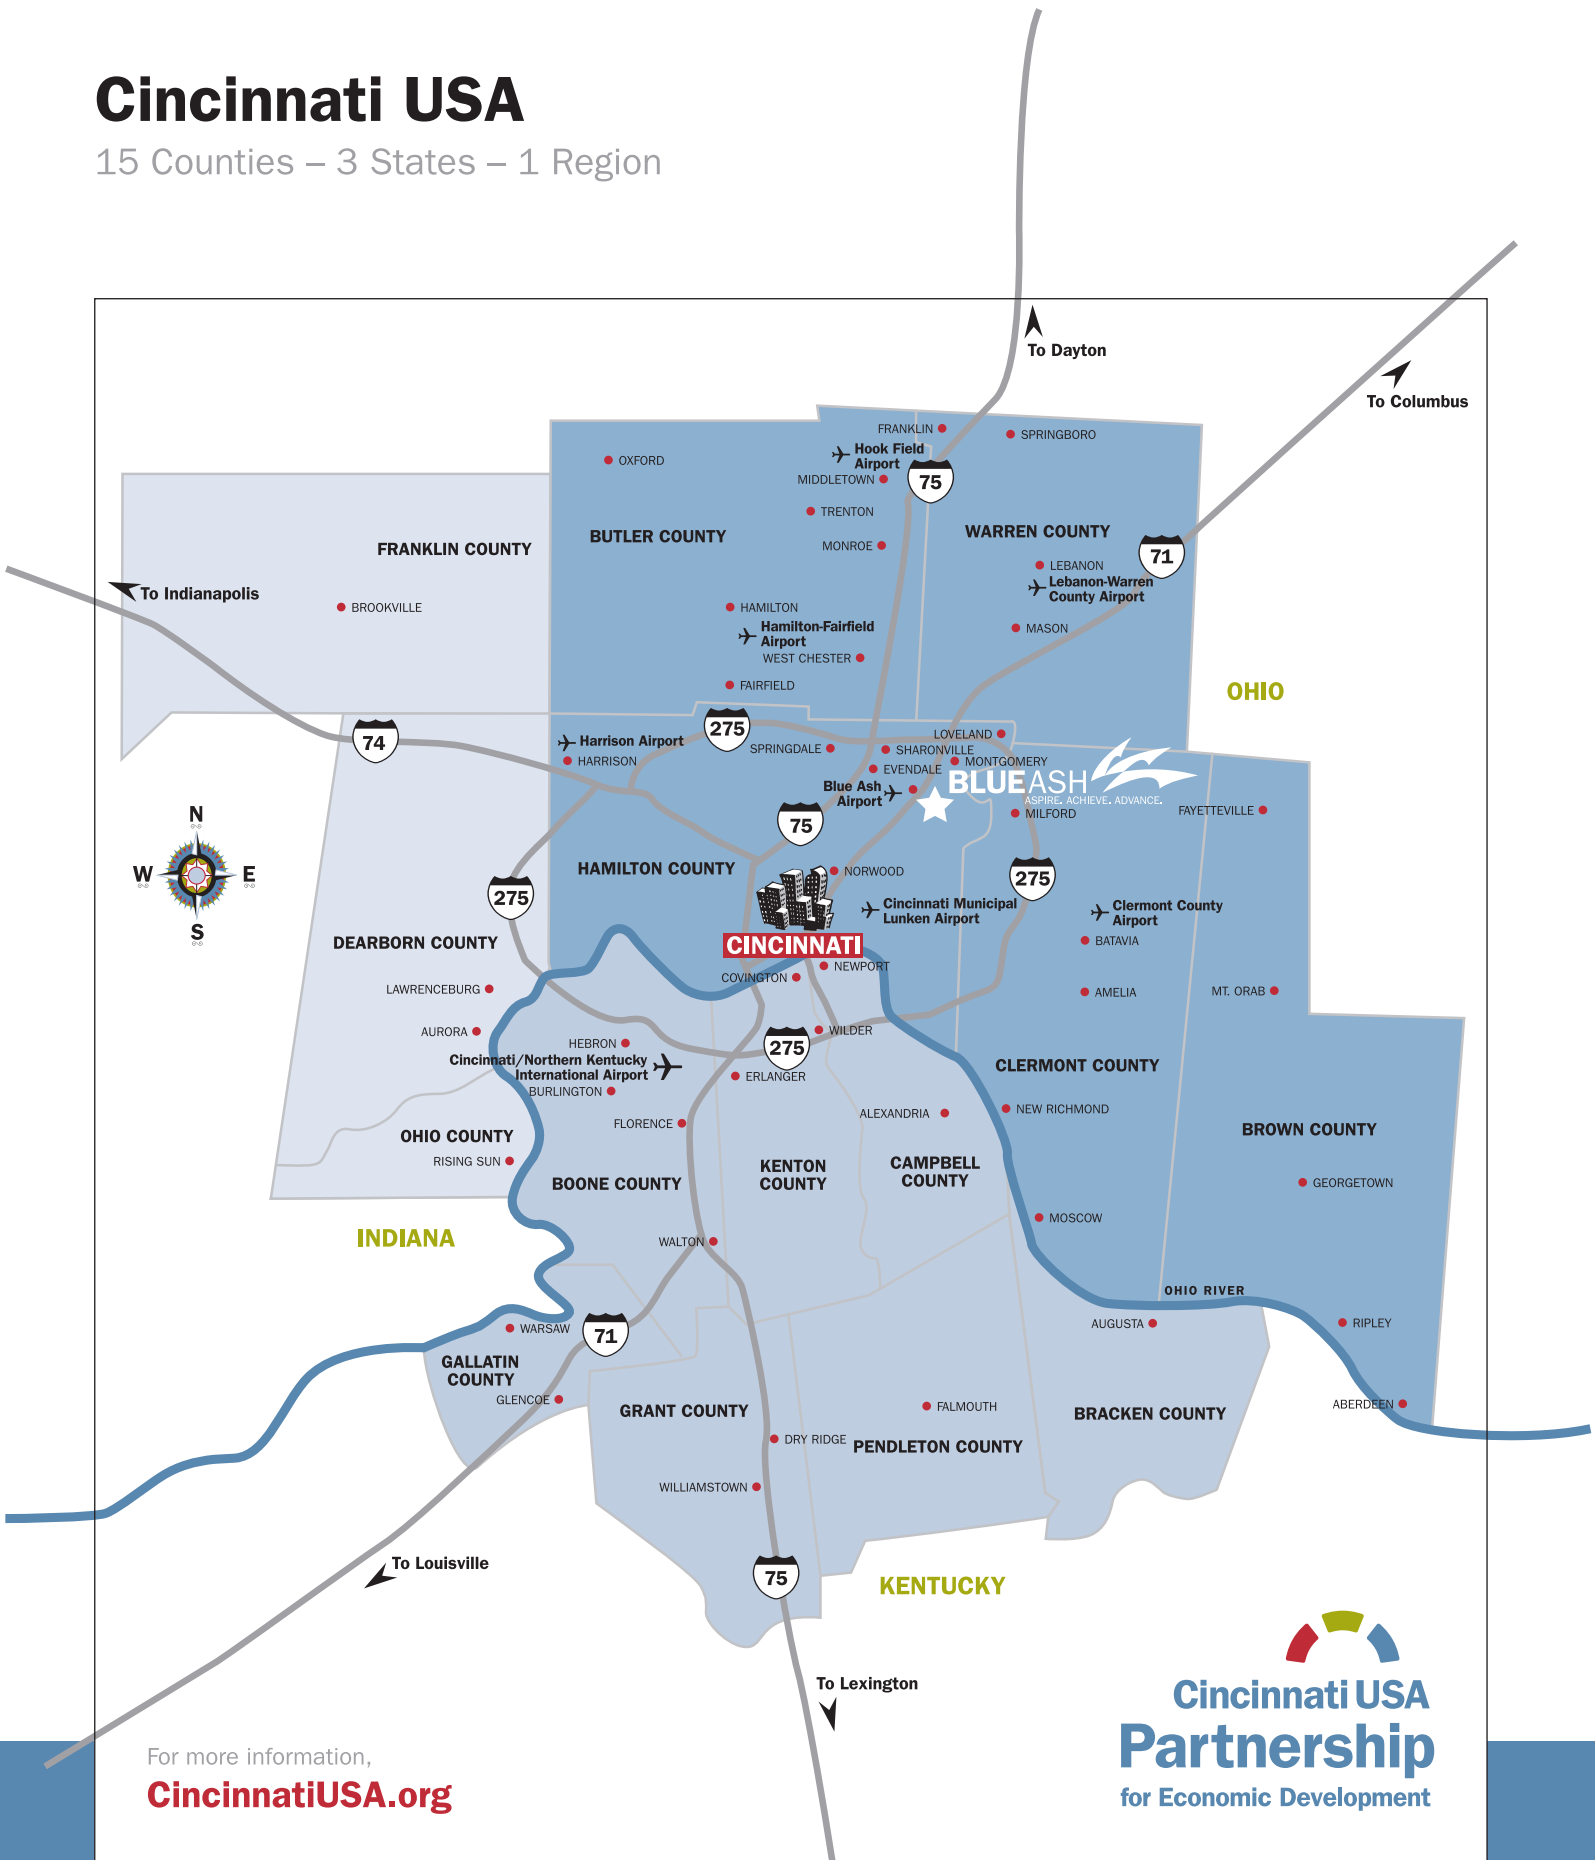

Cincinnati USA

15 Counties – 3 States – 1 Region

For more information,
CincinnatiUSA.org

Cincinnati USA
Partnership
for Economic Development

Cincinnati USA

15 Counties – 3 States – 1 Region

Population

- The population of Cincinnati USA is 2,058,221—ranking 25th in the nation

Location

Within 600 miles (1000 kilometers) are:

- 43% of the nation's population
- 41% of the nation's purchasing power
- 44% of the nation's manufacturing
- 54% of the nation's value added by manufacturing

Transportation

- One of the World's Best Airports: 1994–2004
- Delta's second-largest hub
- 635 daily departures
- 130 destinations served non-stop
- More than 100 same-day cities—conduct at least four hours of business and be home the same day

Quality of Life

- One of America's Top 10 Most Livable Cities, 2004
- World-class arts and entertainment offerings—#5 U.S. arts destination
- Lower cost of living than U.S. average

Cincinnati USA is located in the middle of the eastern half of the United States, where the states of Ohio, Kentucky and Indiana converge.